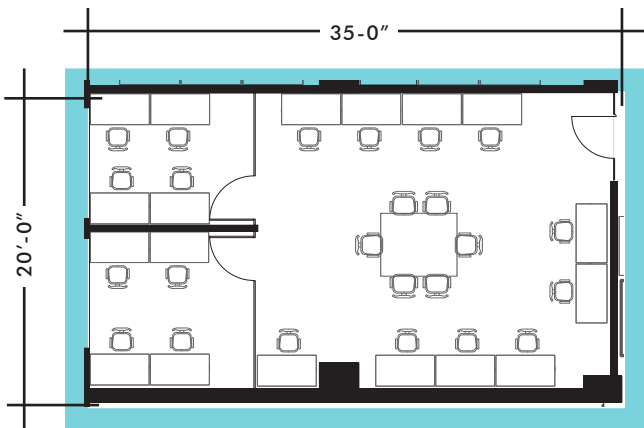

UPPER LEVEL UNIT NUMBERS 17-31

- Meeting Rooms
- 3-4 Desks
- 9-12 Desks
- 16-25 Desks
- Co-working/Phone Booths
- 5-8 Desks
- 13-15 Desks

UNIT 18

BUFFER SEATING 6' DISTANCE

Seating Capacity: 13-24