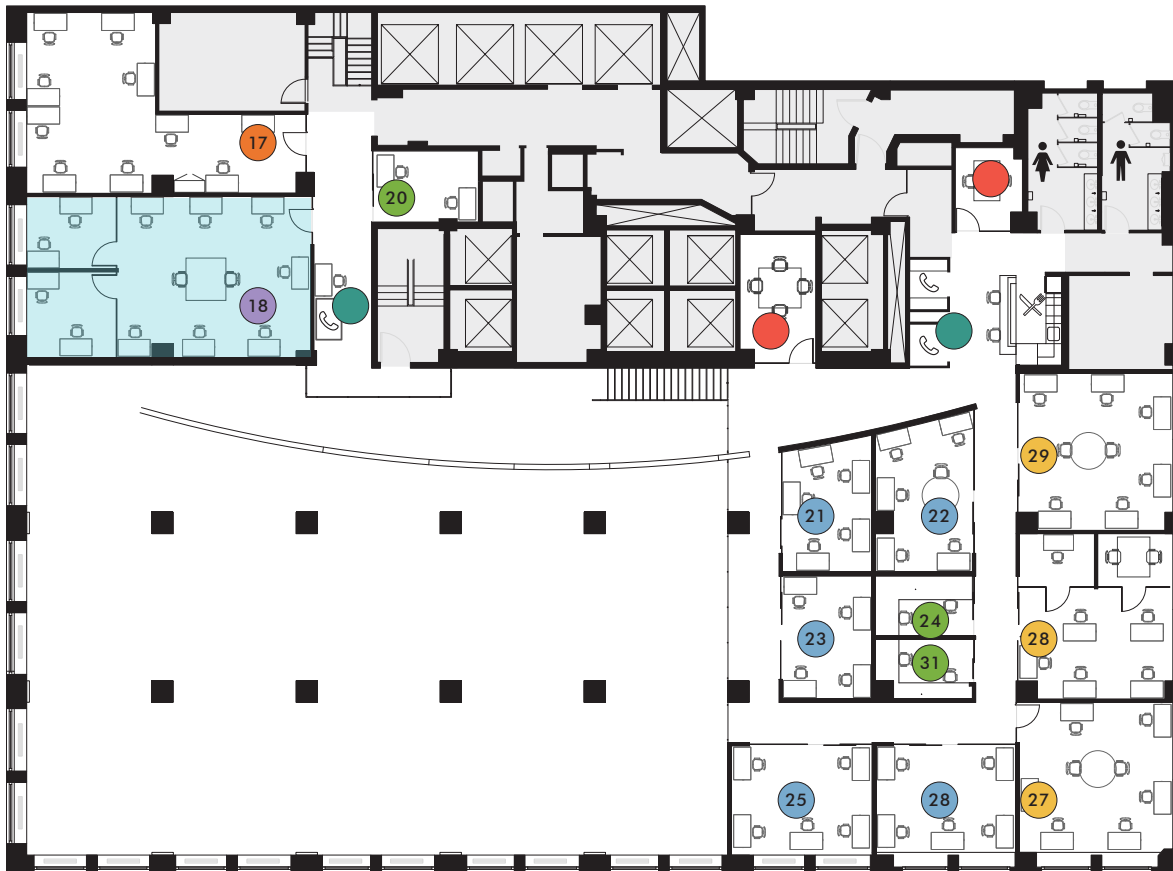

UPPER LEVEL UNIT NUMBERS 17-31

- Meeting Rooms
- 3-4 Desks
- 9-12 Desks
- 16-25 Desks
- Co-working/Phone Booths
- 5-8 Desks
- 13-15 Desks

UNIT 18

BUFFER SEATING 6' DISTANCE

Seating Capacity: 13-24