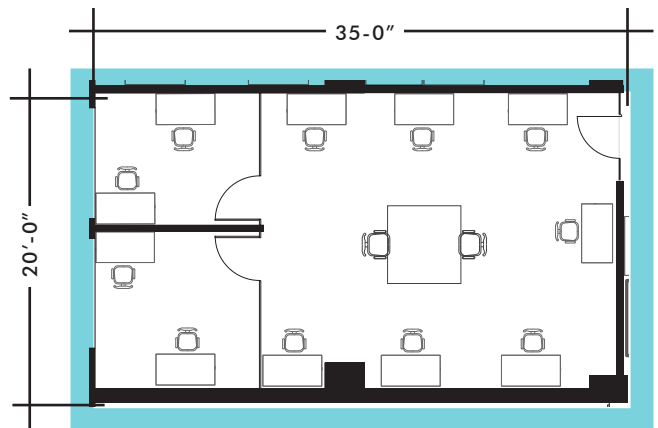

UPPER LEVEL UNIT NUMBERS 17-31

- Meeting Rooms
- 3-4 Desks
- 9-12 Desks
- 16-25 Desks
- Co-working/Phone Booths
- 5-8 Desks
- 13-15 Desks

UNIT 18

BUFFER SEATING 6' DISTANCE

Seating Capacity: 13-24