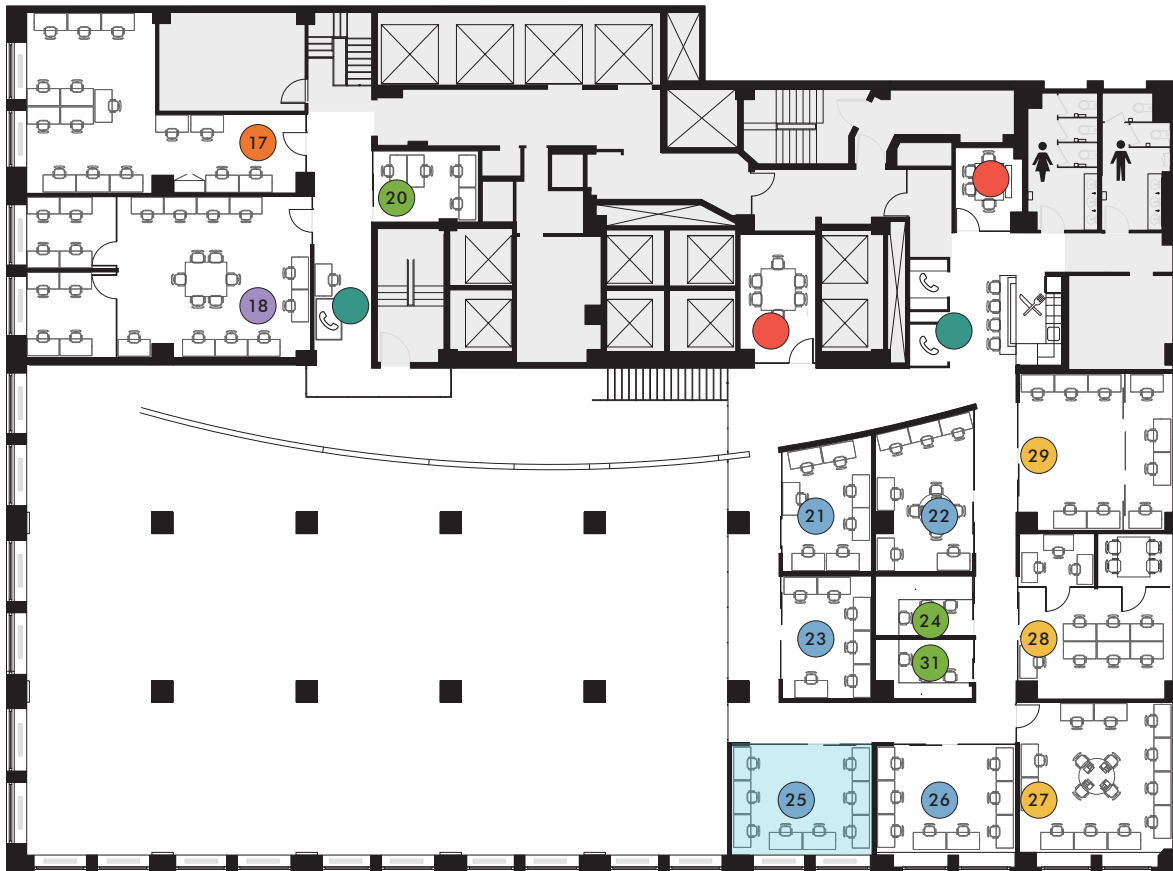

UPPER LEVEL UNIT NUMBERS 17-31

- Meeting Rooms
- 3-4 Desks
- 9-12 Desks
- 16-25 Desks
- Co-working/Phone Booths
- 5-8 Desks
- 13-15 Desks

UNIT 25

ALTERNATE SEATING

Seating: 8 person
 Alternate Seating: 10 person