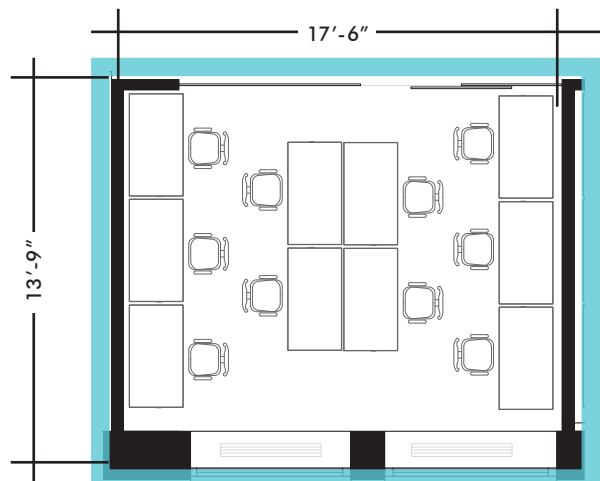

UPPER LEVEL UNIT NUMBERS 17-31

- Meeting Rooms
- 3-4 Desks
- 9-12 Desks
- 16-25 Desks
- Co-working/Phone Booths
- 5-8 Desks
- 13-15 Desks

UNIT 25

ALTERNATE SEATING

Seating: 8 person
 Alternate Seating: 10 person