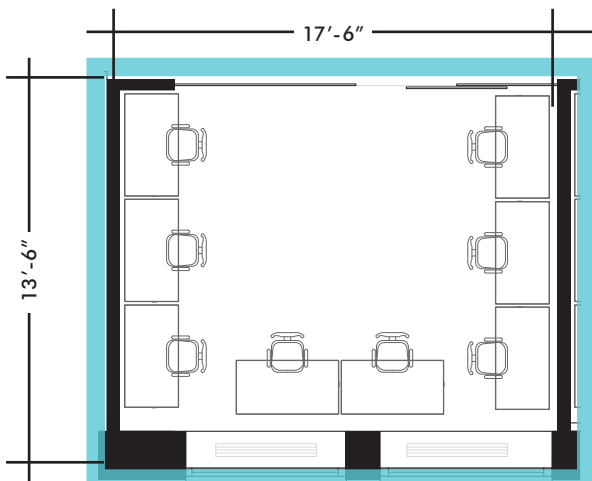

UPPER LEVEL UNIT NUMBERS 17-31

- Meeting Rooms
- 3-4 Desks
- 9-12 Desks
- 16-25 Desks
- Co-working/Phone Booths
- 5-8 Desks
- 13-15 Desks

UNIT 25

ALTERNATE SEATING

Seating: 8 person
 Alternate Seating: 10 person