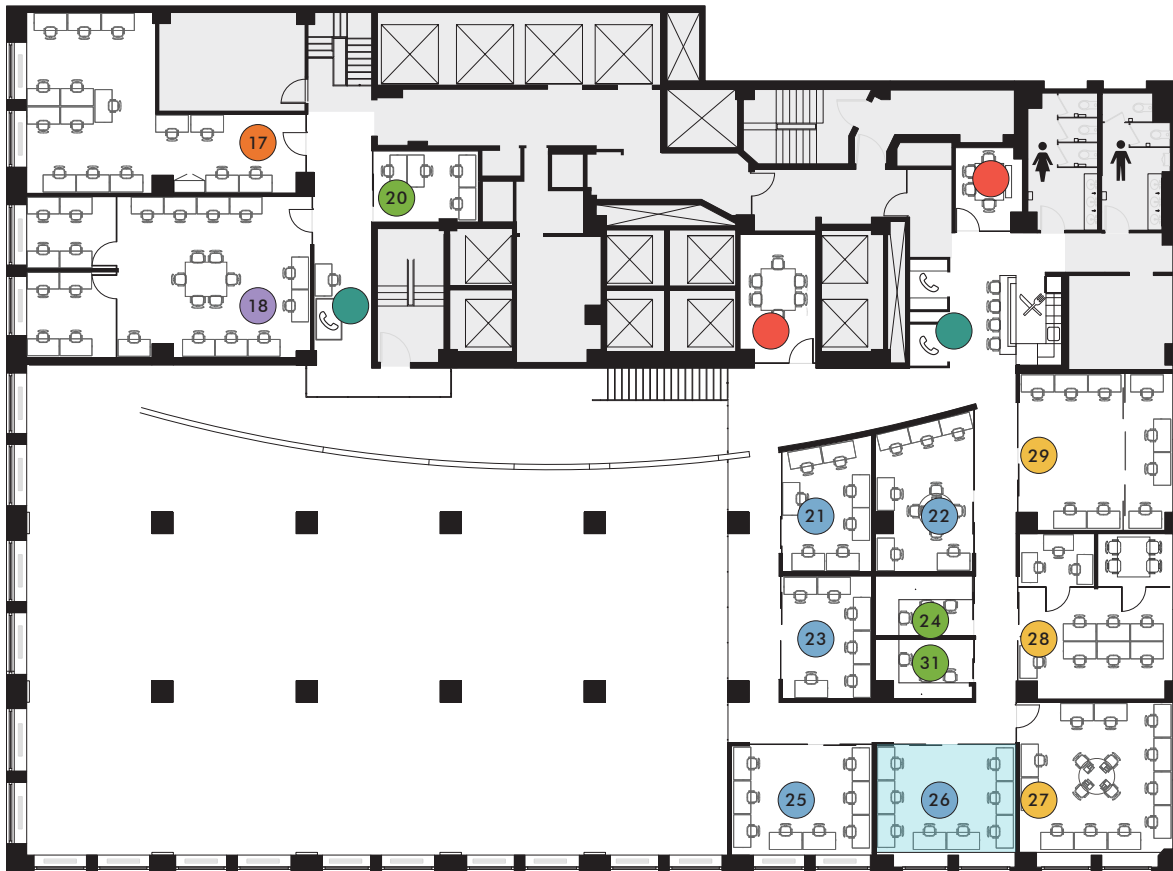

UPPER LEVEL UNIT NUMBERS 17-31

- Meeting Rooms
- 3-4 Desks
- 9-12 Desks
- 16-25 Desks
- Co-working/Phone Booths
- 5-8 Desks
- 13-15 Desks

UNIT 26

ALTERNATE SEATING

Seating: 8 person
 Alternate Seating: 10 person