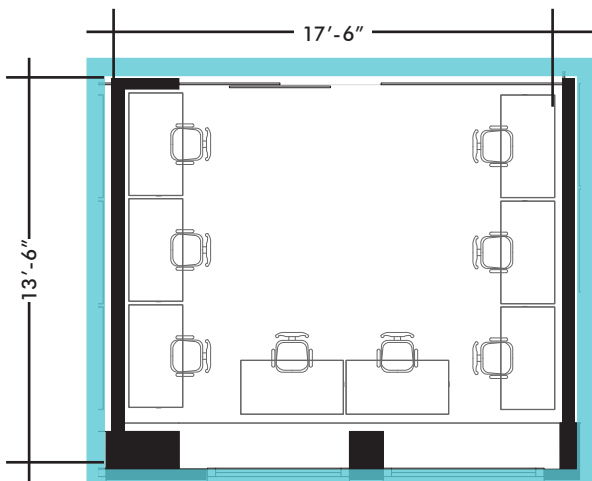

UPPER LEVEL UNIT NUMBERS 17-31

- Meeting Rooms
- 3-4 Desks
- 9-12 Desks
- 16-25 Desks
- Co-working/Phone Booths
- 5-8 Desks
- 13-15 Desks

UNIT 26

ALTERNATE SEATING

Seating: 8 person
 Alternate Seating: 10 person