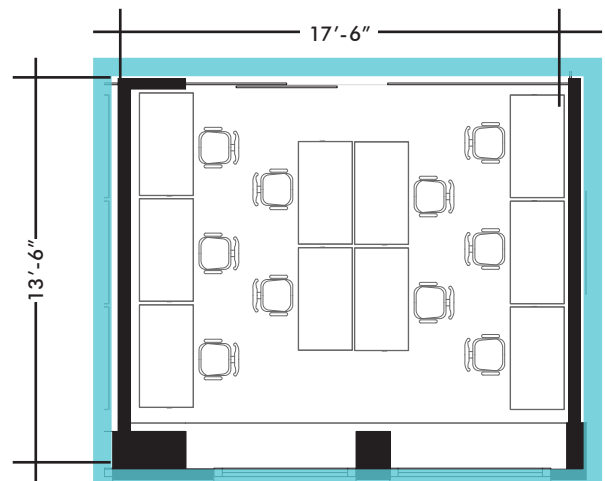

UPPER LEVEL UNIT NUMBERS 17-31

- Meeting Rooms
- 3-4 Desks
- 9-12 Desks
- 16-25 Desks
- Co-working/Phone Booths
- 5-8 Desks
- 13-15 Desks

UNIT 26

ALTERNATE SEATING

Seating: 8 person
 Alternate Seating: 10 person