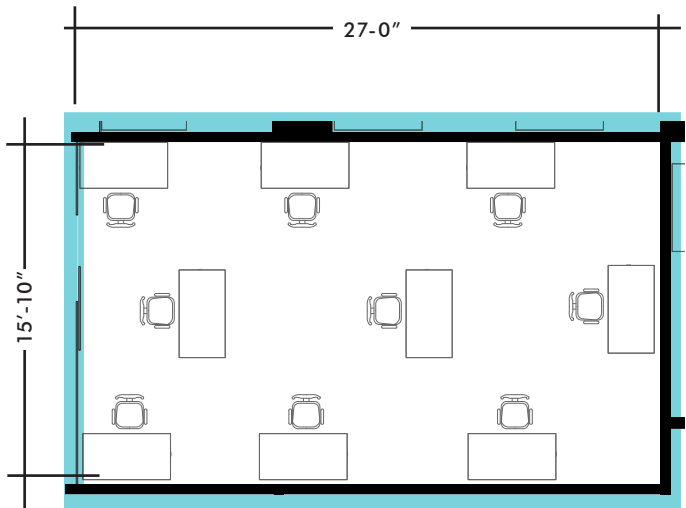

LOWER LEVEL UNIT NUMBERS 1-16

- Meeting Rooms
- 3-4 Desks
- 9-12 Desks
- 16-25 Desks
- Co-working/Phone Booths
- 5-8 Desks
- 13-15 Desks

UNIT 5

BUFFER SEATING 6' DISTANCE

Seating Capacity: 9-18