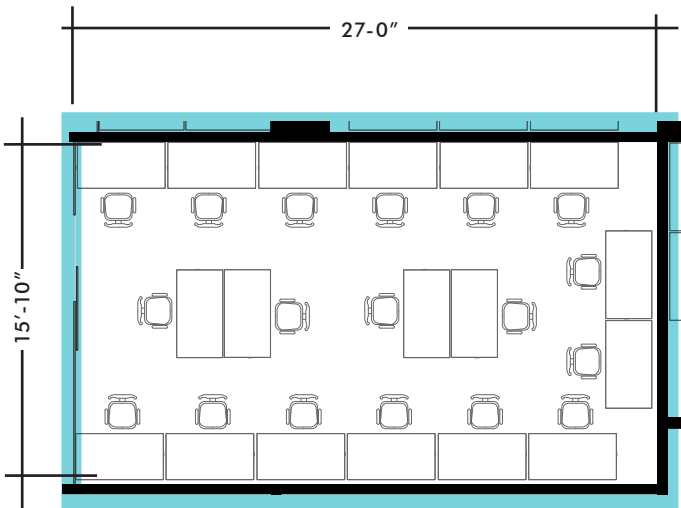

LOWER LEVEL UNIT NUMBERS 1-16

- Meeting Rooms
- 3-4 Desks
- 9-12 Desks
- 16-25 Desks
- Co-working/Phone Booths
- 5-8 Desks
- 13-15 Desks

UNIT 5

BUFFER SEATING 6' DISTANCE

Seating Capacity: 9-18