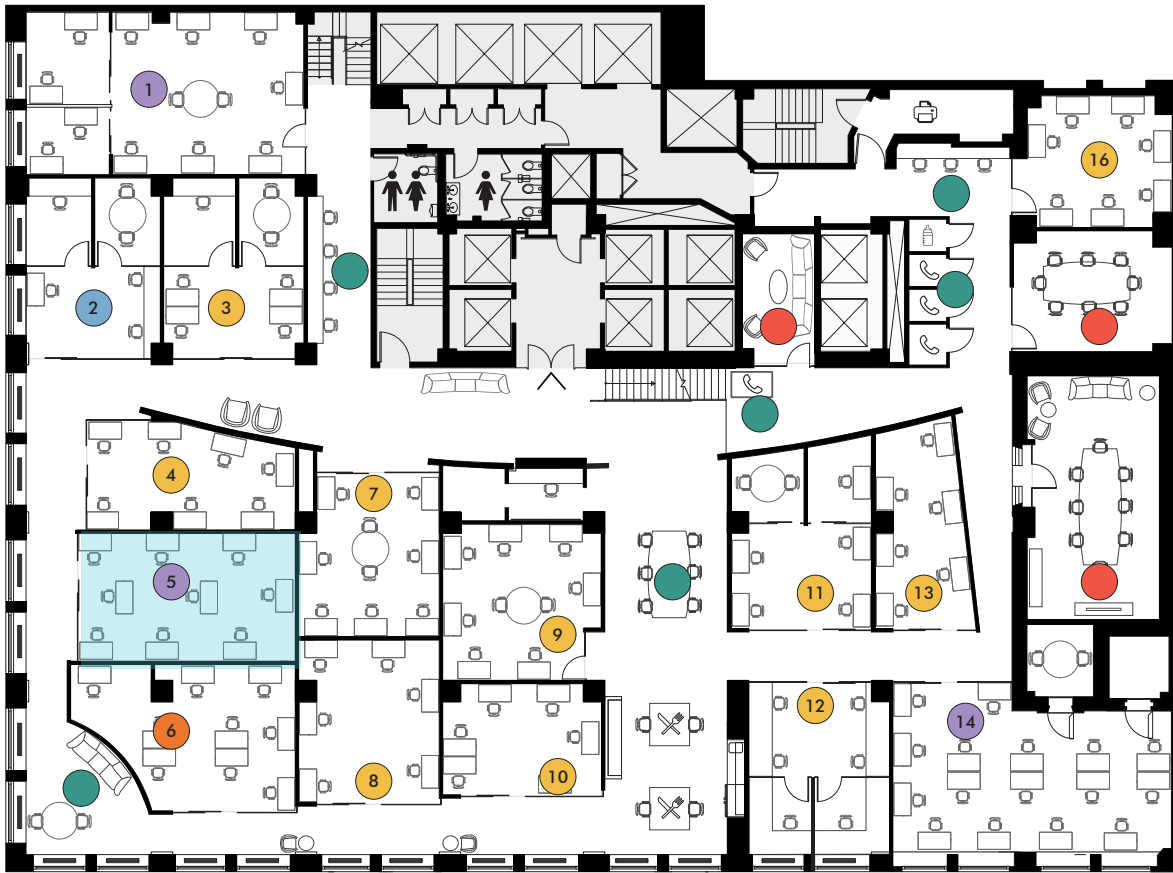

LOWER LEVEL UNIT NUMBERS 1-16

- Meeting Rooms
- 3-4 Desks
- 9-12 Desks
- 16-25 Desks
- Co-working/Phone Booths
- 5-8 Desks
- 13-15 Desks

UNIT 5

BUFFER SEATING 6' DISTANCE

Seating Capacity: 9-18