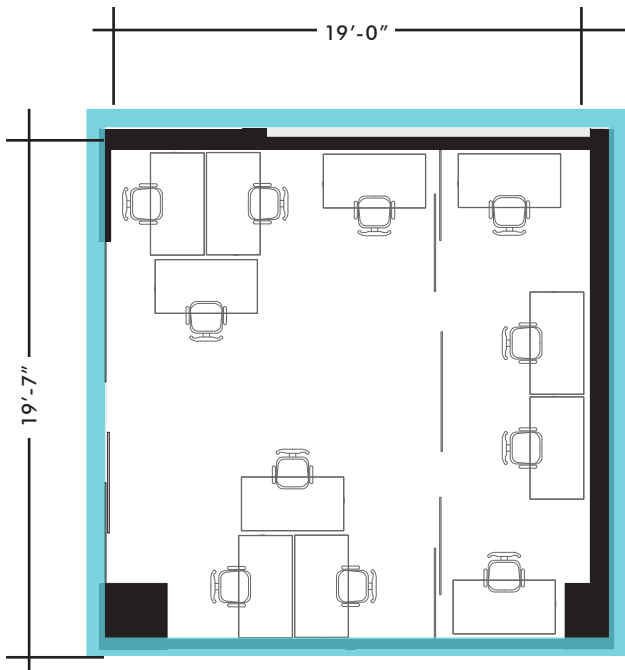

# UPPER LEVEL UNIT NUMBERS 17-31

- Meeting Rooms
- 3-4 Desks
- 9-12 Desks
- 16-25 Desks
- Co-working/Phone Booths
- 5-8 Desks
- 13-15 Desks

## UNIT 29

## ALTERNATE SEATING

Current: 11 person  
 Alternate Seating: 13 person