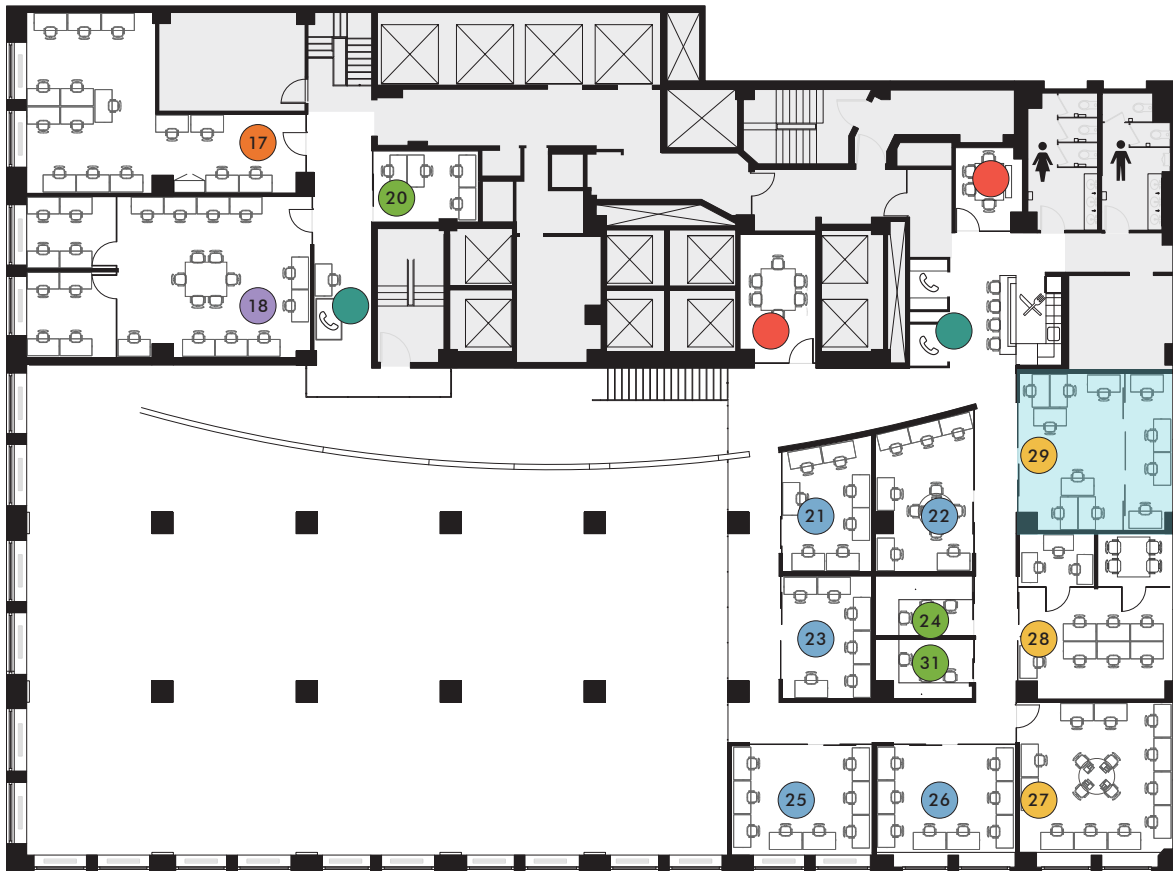

# UPPER LEVEL UNIT NUMBERS 17-31

- Meeting Rooms
- 3-4 Desks
- 9-12 Desks
- 16-25 Desks
- Co-working/Phone Booths
- 5-8 Desks
- 13-15 Desks

## UNIT 29

## ALTERNATE SEATING

Current: 11 person  
 Alternate Seating: 13 person