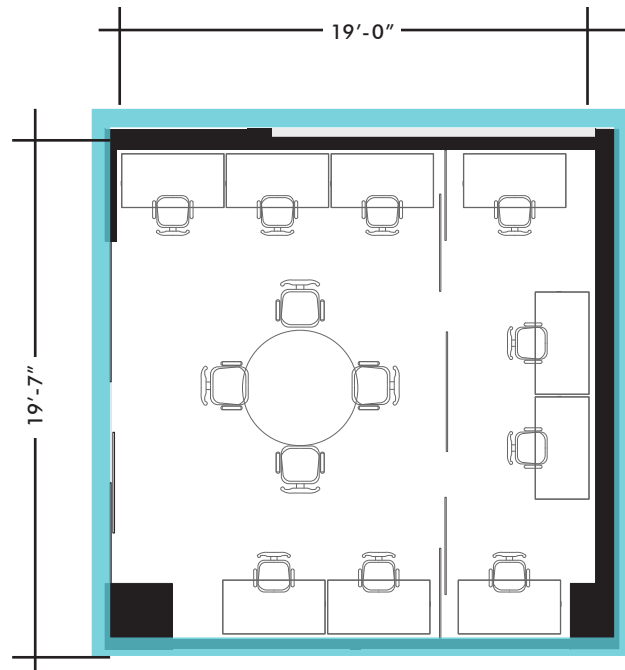

# UPPER LEVEL UNIT NUMBERS 17-31

- Meeting Rooms
- 3-4 Desks
- 9-12 Desks
- 16-25 Desks
- Co-working/Phone Booths
- 5-8 Desks
- 13-15 Desks

## UNIT 29

## ALTERNATE SEATING

Current: 11 person  
 Alternate Seating: 13 person