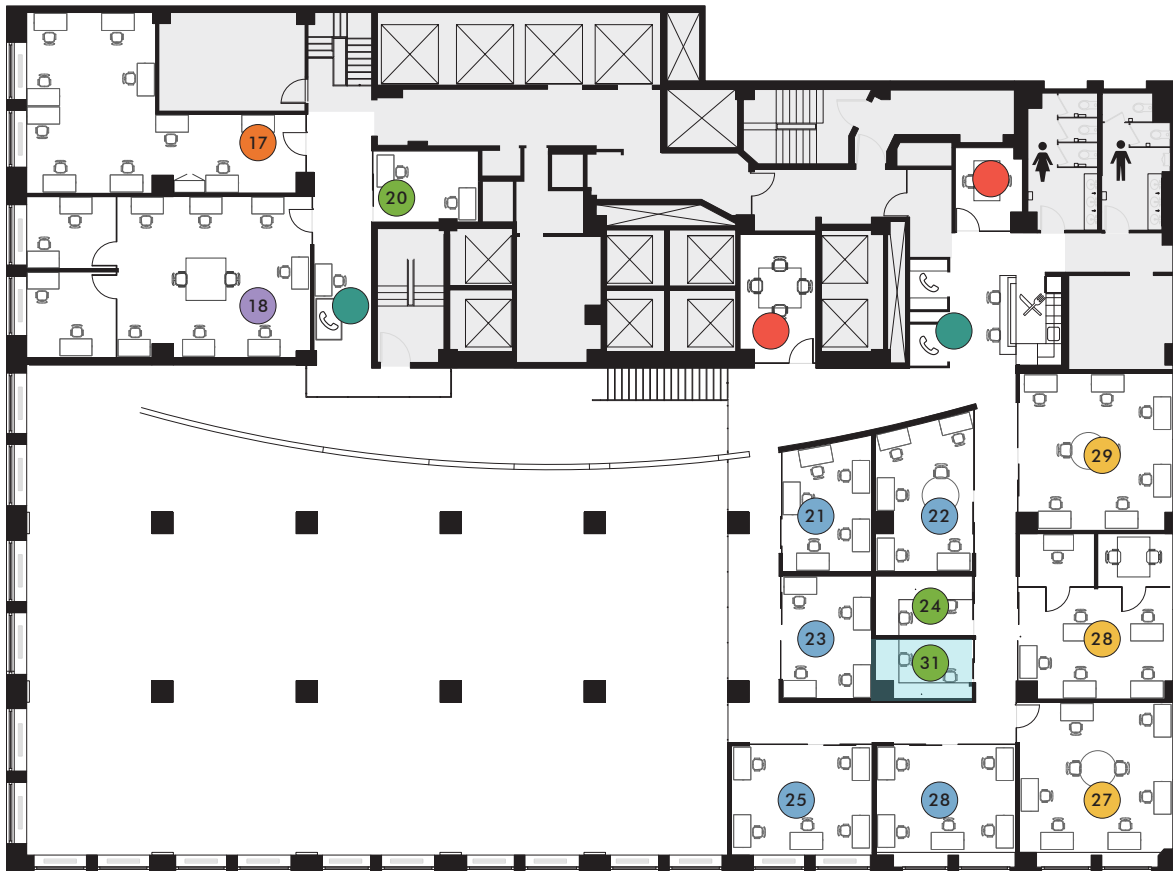

# UPPER LEVEL UNIT NUMBERS 17-31

- Meeting Rooms
- 3-4 Desks
- 9-12 Desks
- 16-25 Desks
- Co-working/Phone Booths
- 5-8 Desks
- 13-15 Desks

**UNIT 31**

**BUFFER SEATING 6' DISTANCE**

Seating Capacity: 2-3