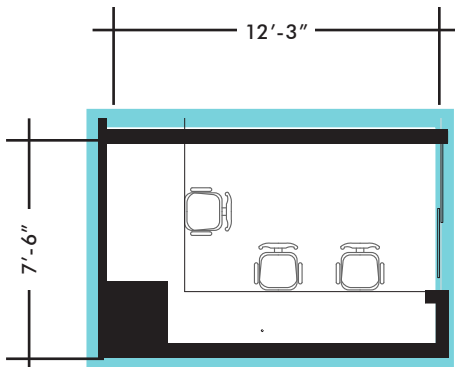

# UPPER LEVEL UNIT NUMBERS 17-31

- Meeting Rooms
- 3-4 Desks
- 9-12 Desks
- 16-25 Desks
- Co-working/Phone Booths
- 5-8 Desks
- 13-15 Desks

**UNIT 31**

**BUFFER SEATING 6' DISTANCE**

Seating Capacity: 2-3