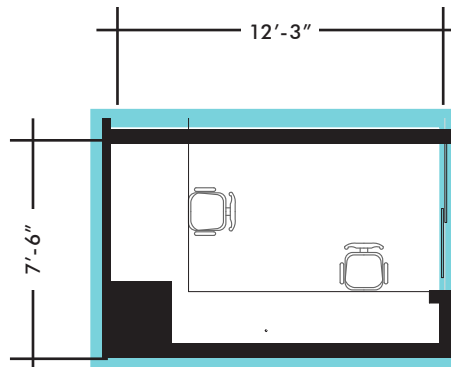

# UPPER LEVEL UNIT NUMBERS 17-31

- Meeting Rooms
- 3-4 Desks
- 9-12 Desks
- 16-25 Desks
- Co-working/Phone Booths
- 5-8 Desks
- 13-15 Desks

**UNIT 31**

**BUFFER SEATING 6' DISTANCE**

Seating Capacity: 2-3